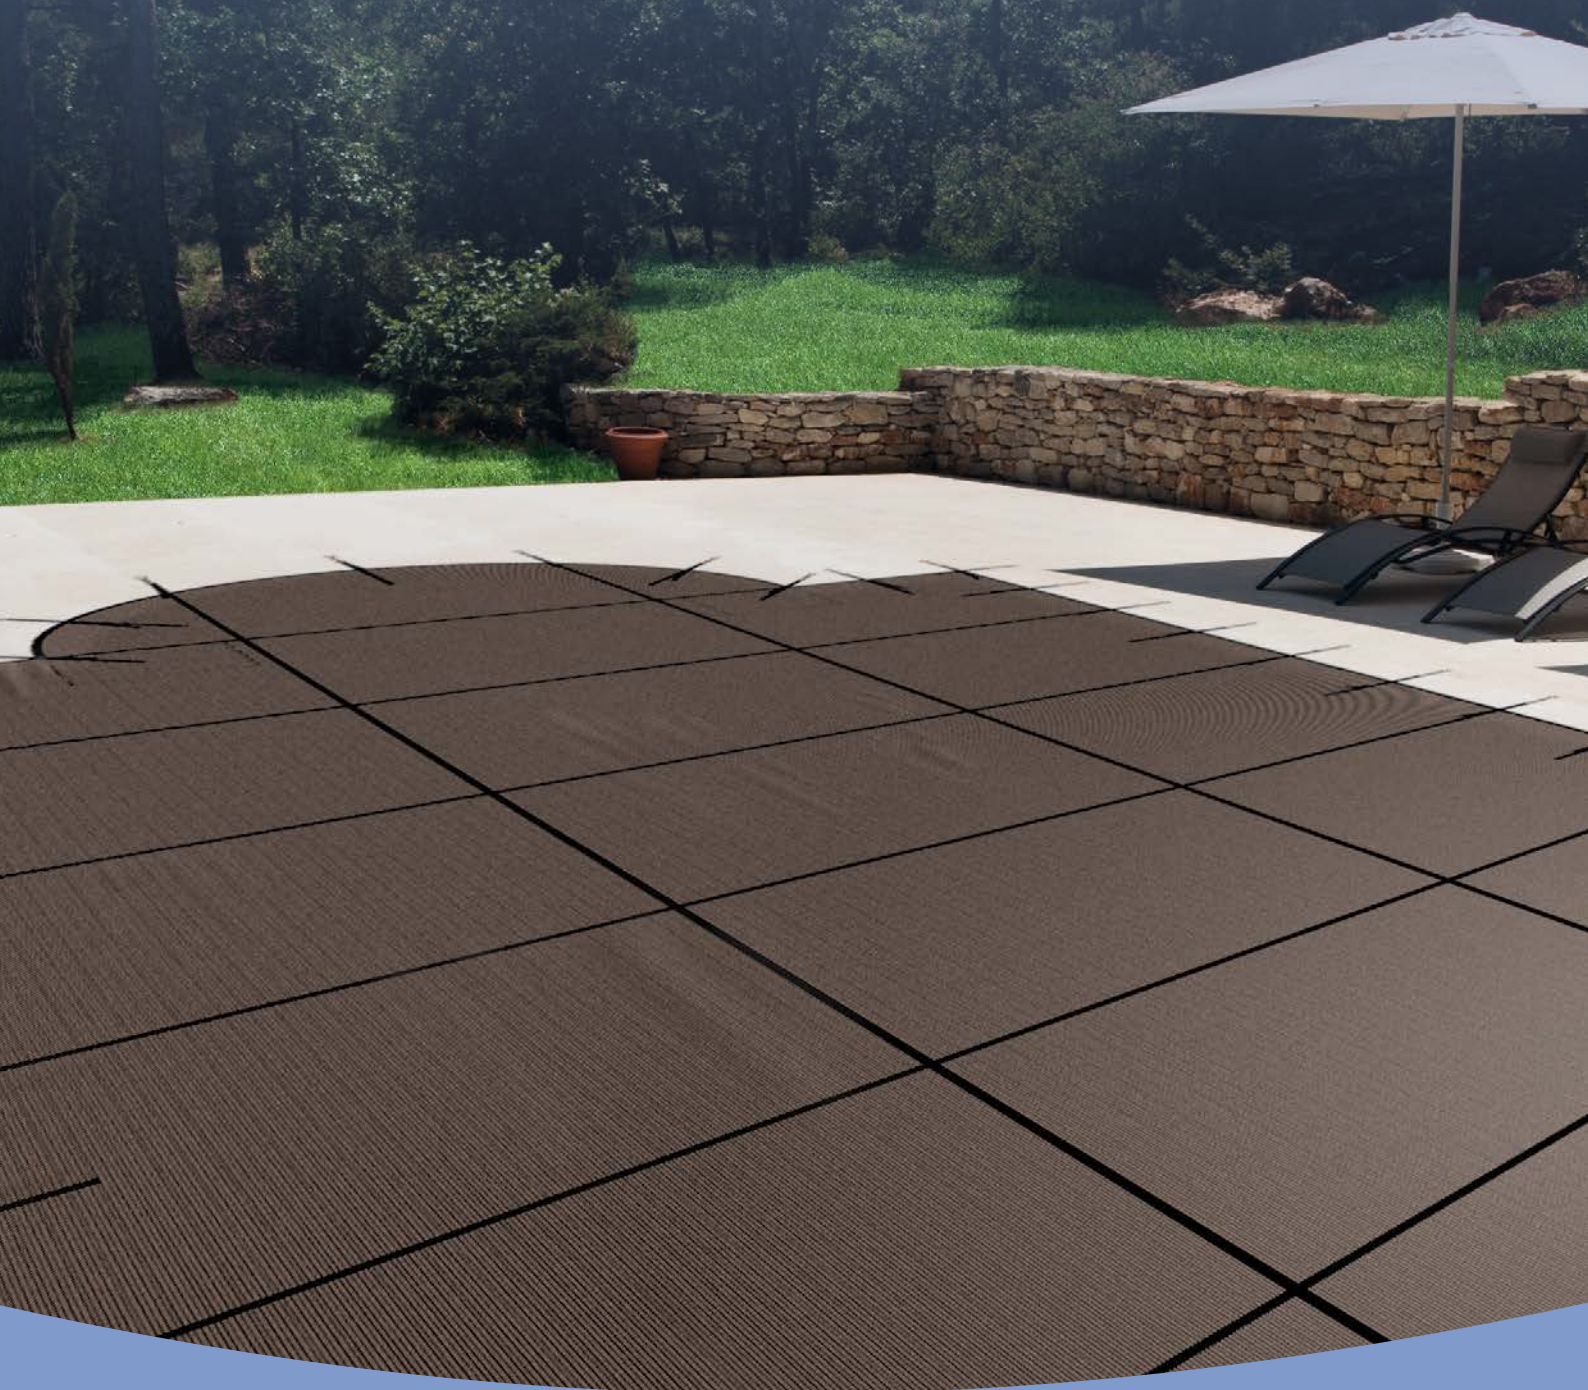

Grille Extrem.

THE STRONG AND LIGHTWEIGHT MESH COVER
FOR EASY INSTALLATION

5-year*

production and material guarantee

SIMPLICITY

Lightweight, strong and functional.

Designed and manufactured in compliance with the NF P 90-308 standard, Grille Extrem puts all the quality of its workmanship at the service of your comfort.

Mesh winterisation and safety cover

Green/Black

Blue/Black

Grey/Black

Sable/Black

Ideal for special shapes

Filtering cover

Filtering: prevents water pockets from forming and protects from dirt. Suitable for heavy rain and recommended for snowy or windy areas.

Perfect tension: its spring-fixing system gives it unbeatable tension quality.

Fastening: with fixing pins.

Strength: the strap grid reinforcements make it very strong.

PVC reinforcement: limits wear and tear and protects the mesh at the inside corners of the stairs and cover.

Compliant with standard

NF P 90-308.

Range of application

6.80 x 14.80 m (mesh dimensions).

Fabric

Recyclable polypropylene mesh.

Weight

180 g/m².