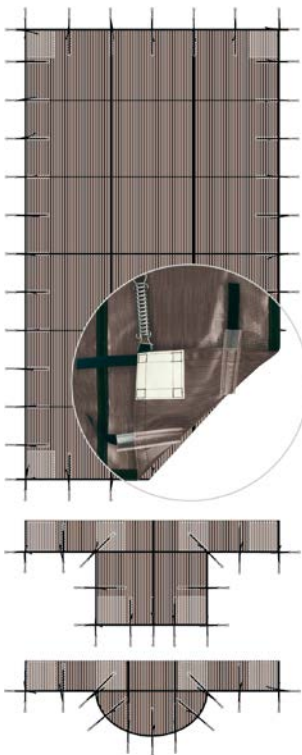

Mesh winterisation and safety cover

Green/Black

Blue/Black

Grey/Black

Sable/Black

Ideal for special shapes

Filtering cover

Filtering: prevents water pockets from forming and protects from dirt. Suitable for heavy rain and recommended for snowy or windy areas.

Perfect tension: its spring-fixing system gives it unbeatable tension quality.

Fastening: with fixing pins.

Strength: the strap grid reinforcements make it very strong.

PVC reinforcement: limits wear and tear and protects the mesh at the inside corners of the stairs and cover.

Protection from rubbing on the coping, thanks to the crystal reinforcements placed along the straps under the cover.

Effortless handling: its low weight per m² is a genuine plus when installing or removing it.

Compliant with standard

NF P 90-308.

Range of application

6.80 x 14.80 m (mesh dimensions).

Fabric

Recyclable polypropylene mesh.

Weight

180 g/m².